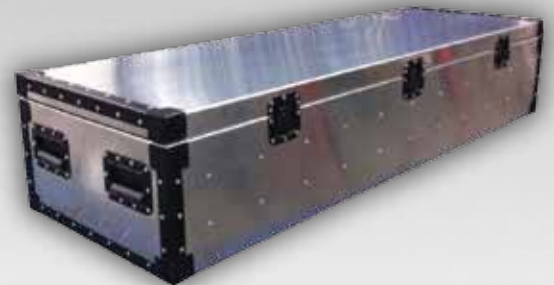

# SOFA IN A BOX

- Unique branding, attractive, portable
- Take anywhere for comfort
- Seats three adults
- Durable aluminum case with riveted cargo handles
- Leather covered cushioned seating
- Can be personalized with your own embroidered logo in any color

|                    |                |
|--------------------|----------------|
| Exterior Dimension | 67"Wx22"Dx33"H |
| Capacity of Units  | N/A            |
| Case Dimensions    | 67"Wx22"Dx15"H |
| Units Per Case     | 1              |